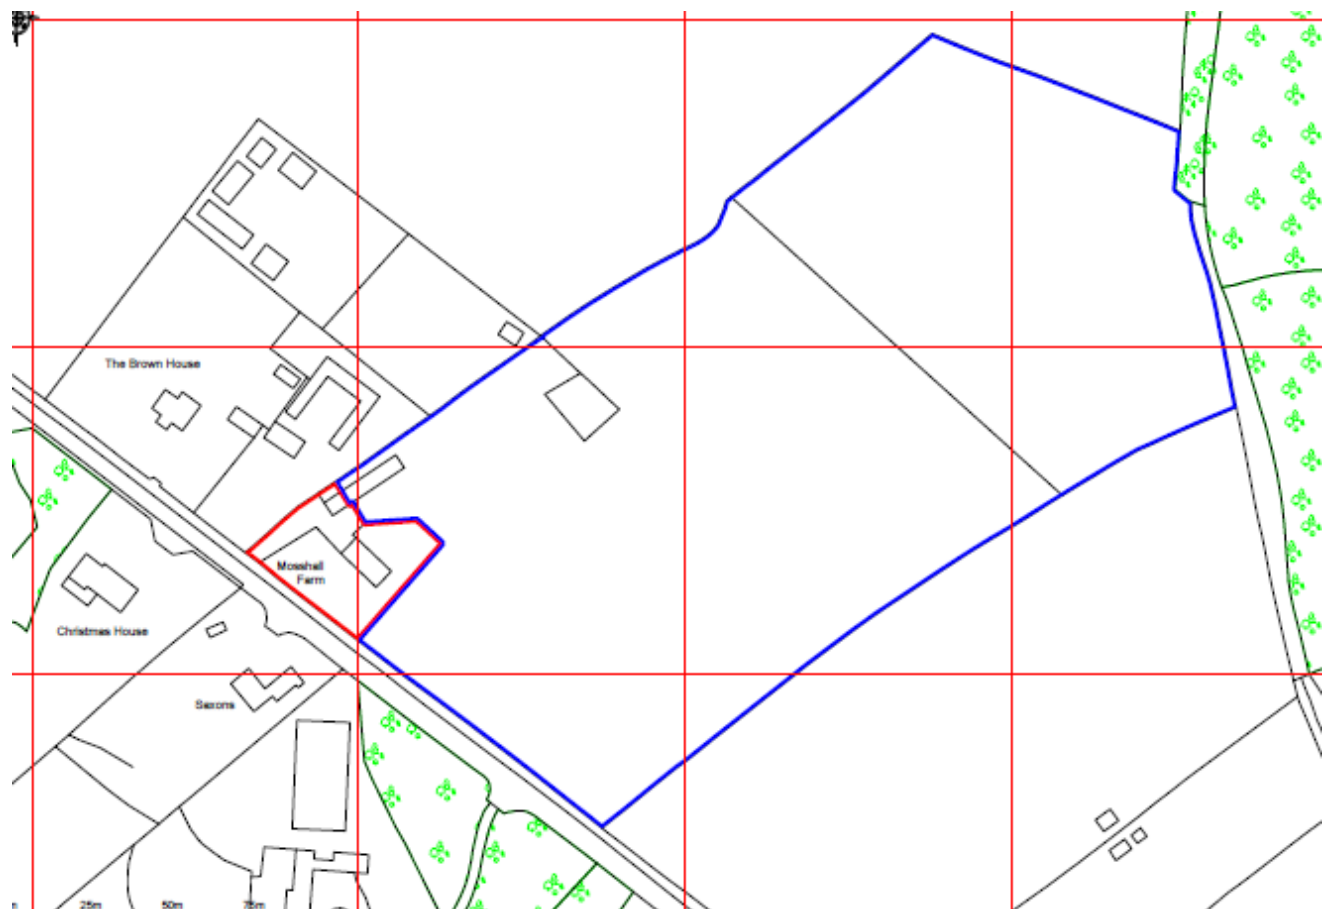

ITEM 5.02

4/02699/15/FUL- PROPOSED REPLACEMENT DWELLING AND REPLACEMENT OF TWO BAYS OF EXISTING OUTBUILDING WITH A DOUBLE GARAGE

MOSSHALL FARM, NETTLEDEN ROAD NORTH, LITTLE GADDESSEN, BERKHAMSTED, HP4 1PE